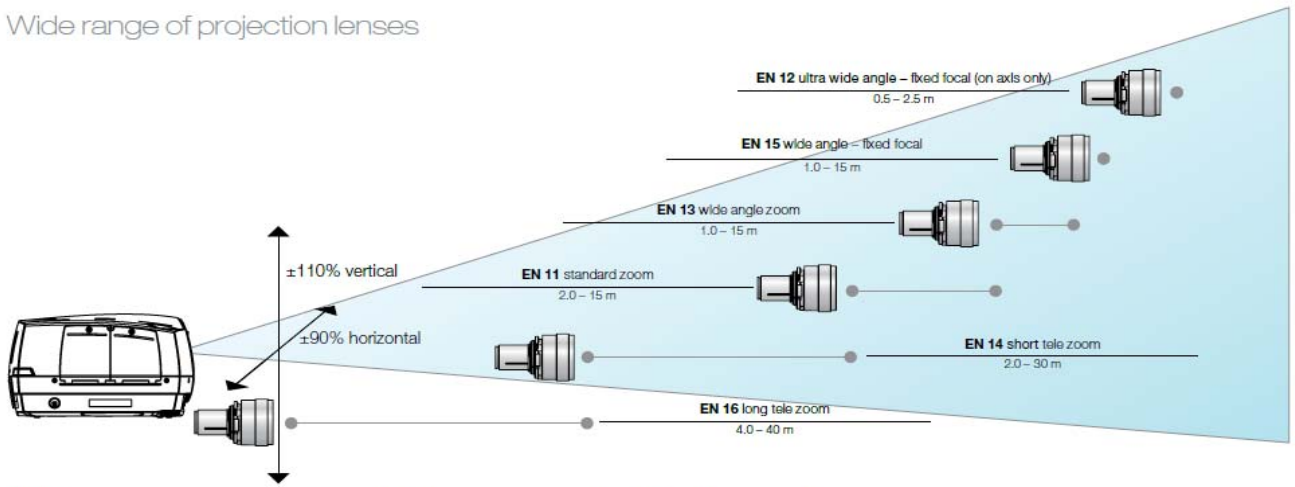

Wide range of projection lenses

Multiple lens options and very wide lens shift adjustment ranges allow for flexibility in installations.

1920x1080

Disclaimer: Changes in the data may have been made by the manufacturer without notice.