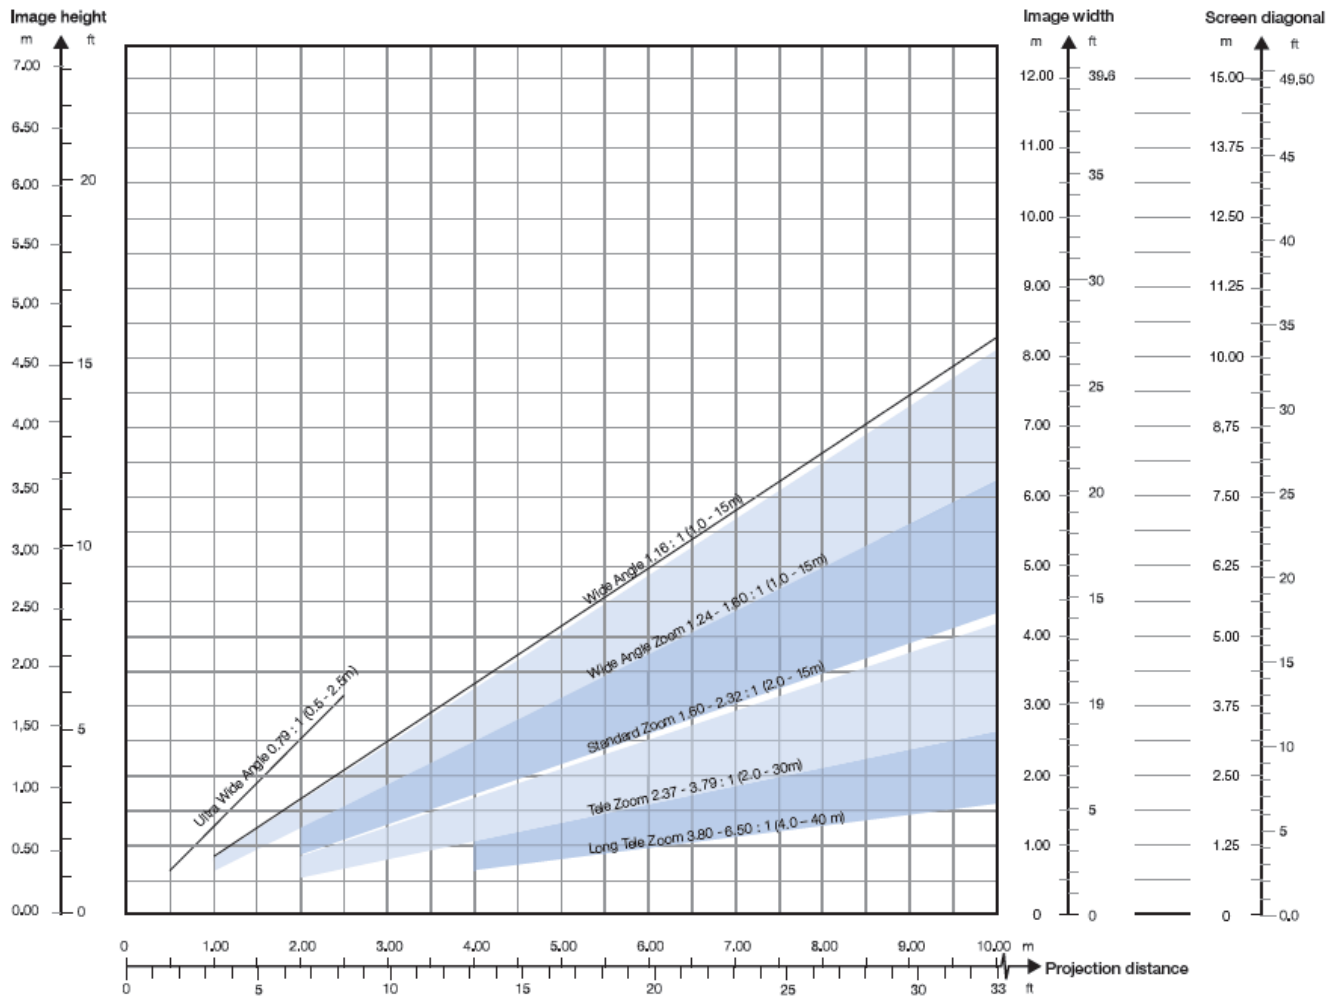

Wide range of projection lenses

Multiple lens options and very wide lens shift adjustment ranges allow for flexibility in installations.

1920x1080

Disclaimer: Changes in the data may have been made by the manufacturer without notice.