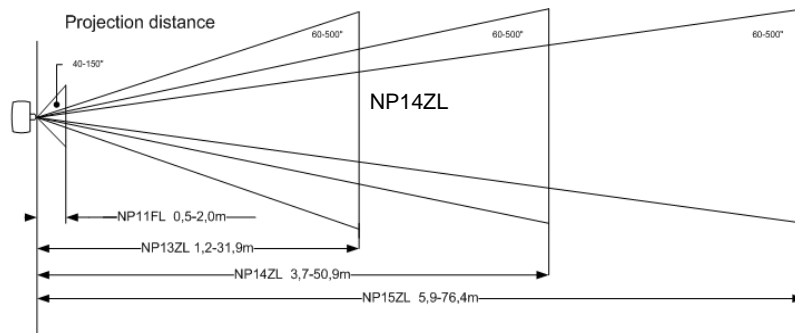

ZOOMLENS 2,97-4,79 for NP-PA500U, NP-PA550W & NP-PA600X

Technical Information:

Manual Zoom and Focus

2,97-4,79 Throw Ratio

Weighs 1kg

<http://www.necdisplay.com/tool/image-calculator/2>

Disclaimer: Changes in the data may have been made by the manufacturer without notice.